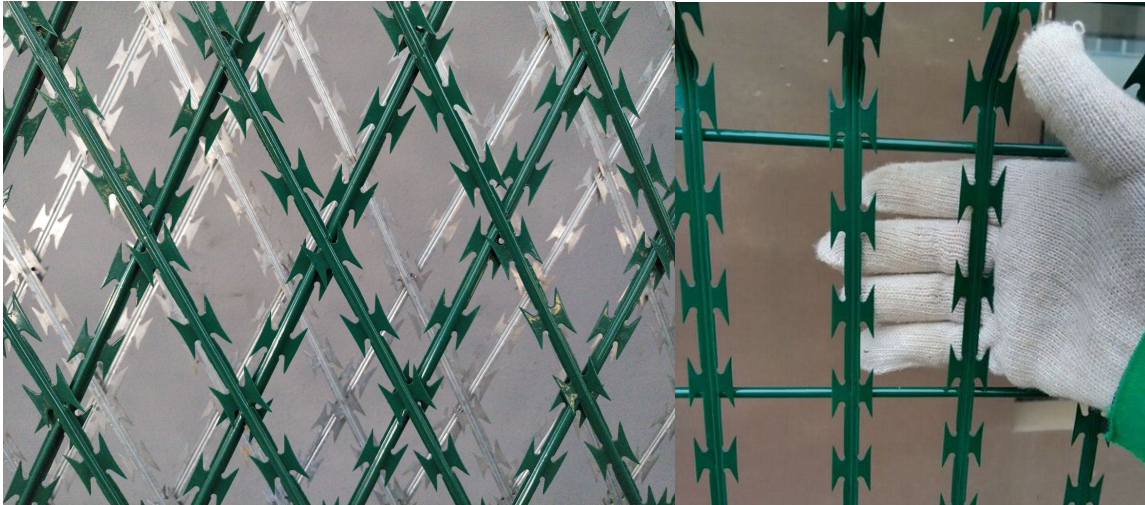

## Welded Razor Wire Mesh

### Description

Welded razor wire mesh is fabricated by welding straight razor wire in square or diamond profiles. This security fence is designed to prohibit entry and climbing for its sharp blades.

If anywhere need high security protection,welded razor wire mesh is your best solution.

### Welded Razor Wire Mesh Features

- ❖ Various type can be chose,square mesh,diamond mesh,etc
- ❖ Various material can be chose,galvanized,stainless steel,with various color.
- ❖ Non-climbing
- ❖ Appearance of the dreaded
- ❖ Quick and easy for installation

### Welded Razor Wire Mesh Application

It is used as security fencing and isolation for gardens, residences, military sites,border protection,prison,airport and other sites requiring high security.